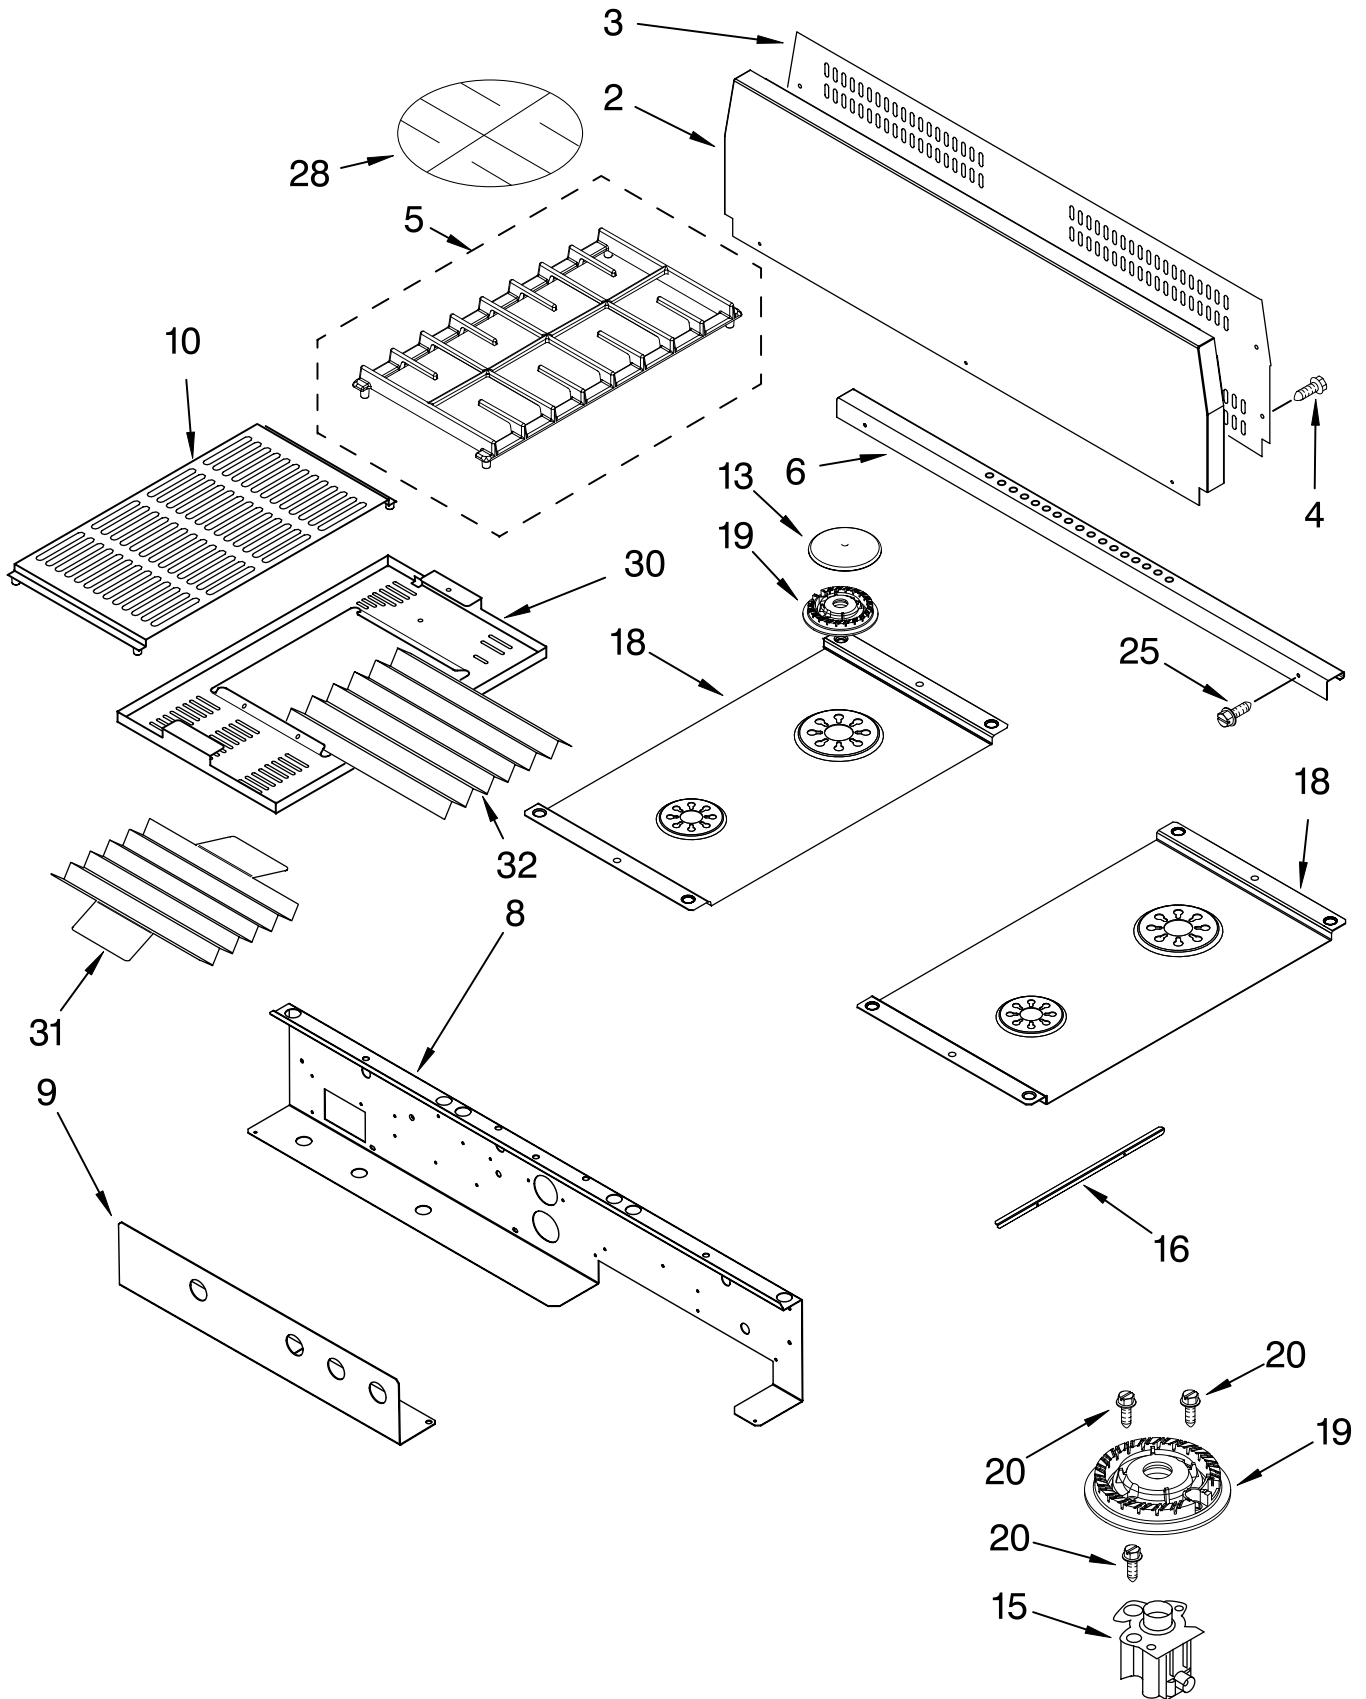

COOKTOP, BURNER AND GRATE PARTS

For Model:KDRP462LSS07

(Stainless Steel)

FOR ORDERING INFORMATION REFER TO PARTS PRICE LIST

COOKTOP, BURNER AND GRATE PARTS

For Model:KDRP462LSS07

(Stainless Steel)

Illus. No.	Part No.	DESCRIPTION
2	4454960	Backsplash
3	8284712	Support,Backsplash
4	3196537	Screw, 8-18 x 3/8
5	4454963	Grate, Burner
6	8284851	Trim, Island
8	8301056	Support, Control Panel
9	8301041	Cover, Control Panel
10	8284741	Grate, Grill
13		Cap, Burner
	4455243	14K (2)
	8284669	6K (2)
15		Holder, Orifice Includes Orifice
	4456622	Turbo (2)
	4456920	Auxillary (2)
16	4454974	Support Rail R.H.& L.H.
18	4456964	Cooktop, Black
19		Burner Head 14K
	4455849	Turbo (2)
	4455979	Auxillary (2)
20	3368921	Screw, 7-18 x 3/4
25	3196176	Screw
28	4455109	Plate, Simmer
30	8284918	Frame, Wave Tray
31	8284919	Plate, Wave
32	8284917	Plate, Wave tray
	3177991	Screw

FOR ORDERING INFORMATION REFER TO PARTS PRICE LIST